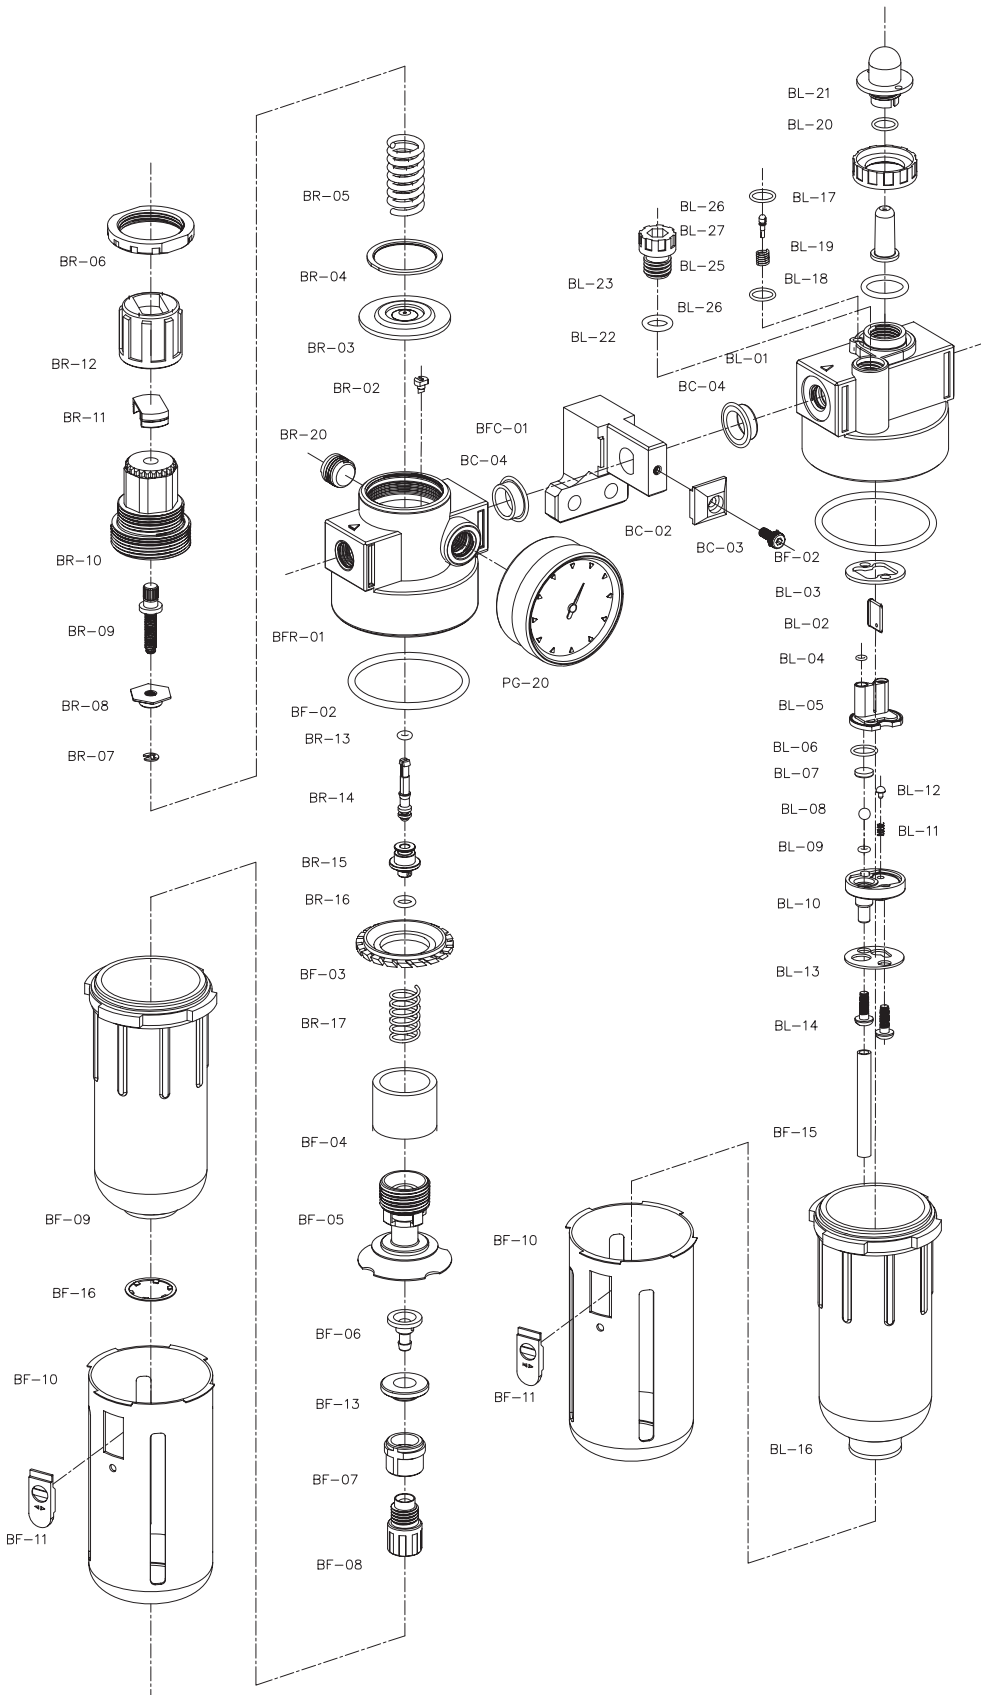

B系列-爆炸圖

二點式組合

Index NO:	Part NO:	Description	
1	BFR-01	Filter Regulator Body	
2	BF-02	O-Ring	
3	BF-03	Spiral Baffle	
4	BF-04	Filter Element	
5	BF-05	Umbrella Baffle	
6	BF-06	Drain Cap	
7	BF-07	Drain Nut	
8	BF-08	Drain Screw	
9	BF-09	Plastic Bowl	
10	BF-10	Bowl Guard	
11	BF-11	Push Button Key	
12	BF-13	Rubber	
13	BF-16	Locking Ring	
14	BR-02	Exhaust Nozzle	
15	BR-03	Pressure Packing	
16	BR-04	Plastic Ring	
17	BR-05	Spring	
18	BR-06	Anchor Ring	
19	BR-07	E-Ring	
20	BR-08	Regulating Nut	
21	BR-09	Governor Spindle	
22	BR-10	Governor Socket	
23	BR-11	Push Button	
24	BR-12	Pressure Governor	
25	BR-13	O-Ring	
26	BR-14	Spool	
27	BR-15	Pressure Plug	
28	BR-16	O-Ring	
29	BR-17	Spring	
30	BR-20	Screw	
31	PG-20	Pressure Gauge	
32	BL-01	Lubricator Body	
33	BL-02	Distance Piece	
34	BL-03	Packing	
35	BL-04	O-Ring	
36	BL-05	Distance Block	
37	BL-06	O-Ring	
38	BL-07	Filter Leaf	
39	BL-08	Ball Steel	
40	BL-09	O-Ring	
41	BL-10	Governor	
42	BL-11	Spring	
43	BL-12	Stack Adjustor	
44	BL-13	Setting up piece	
45	BL-14	Screw	
46	BL-15	Tube	
47	BL-16	Plastic Bowl	
48	BL-17	Adjusting Ring	
49	BL-18	O-Ring	
50	BL-19	Drip pipe	
51	BL-20	O-Ring	
52	BL-21	Visi-Dome	
53	BL-22	O-Ring	
54	BL-23	Filling plug	
55	BL-25	Spring	
56	BL-26	O-Ring	
57	BL-27	Enjetor Pin	
58	BFC-01	Mounting Bracket	
59	BC-02	Anchor Block	
60	BC-03	Screw	
61	BC-04	Packing