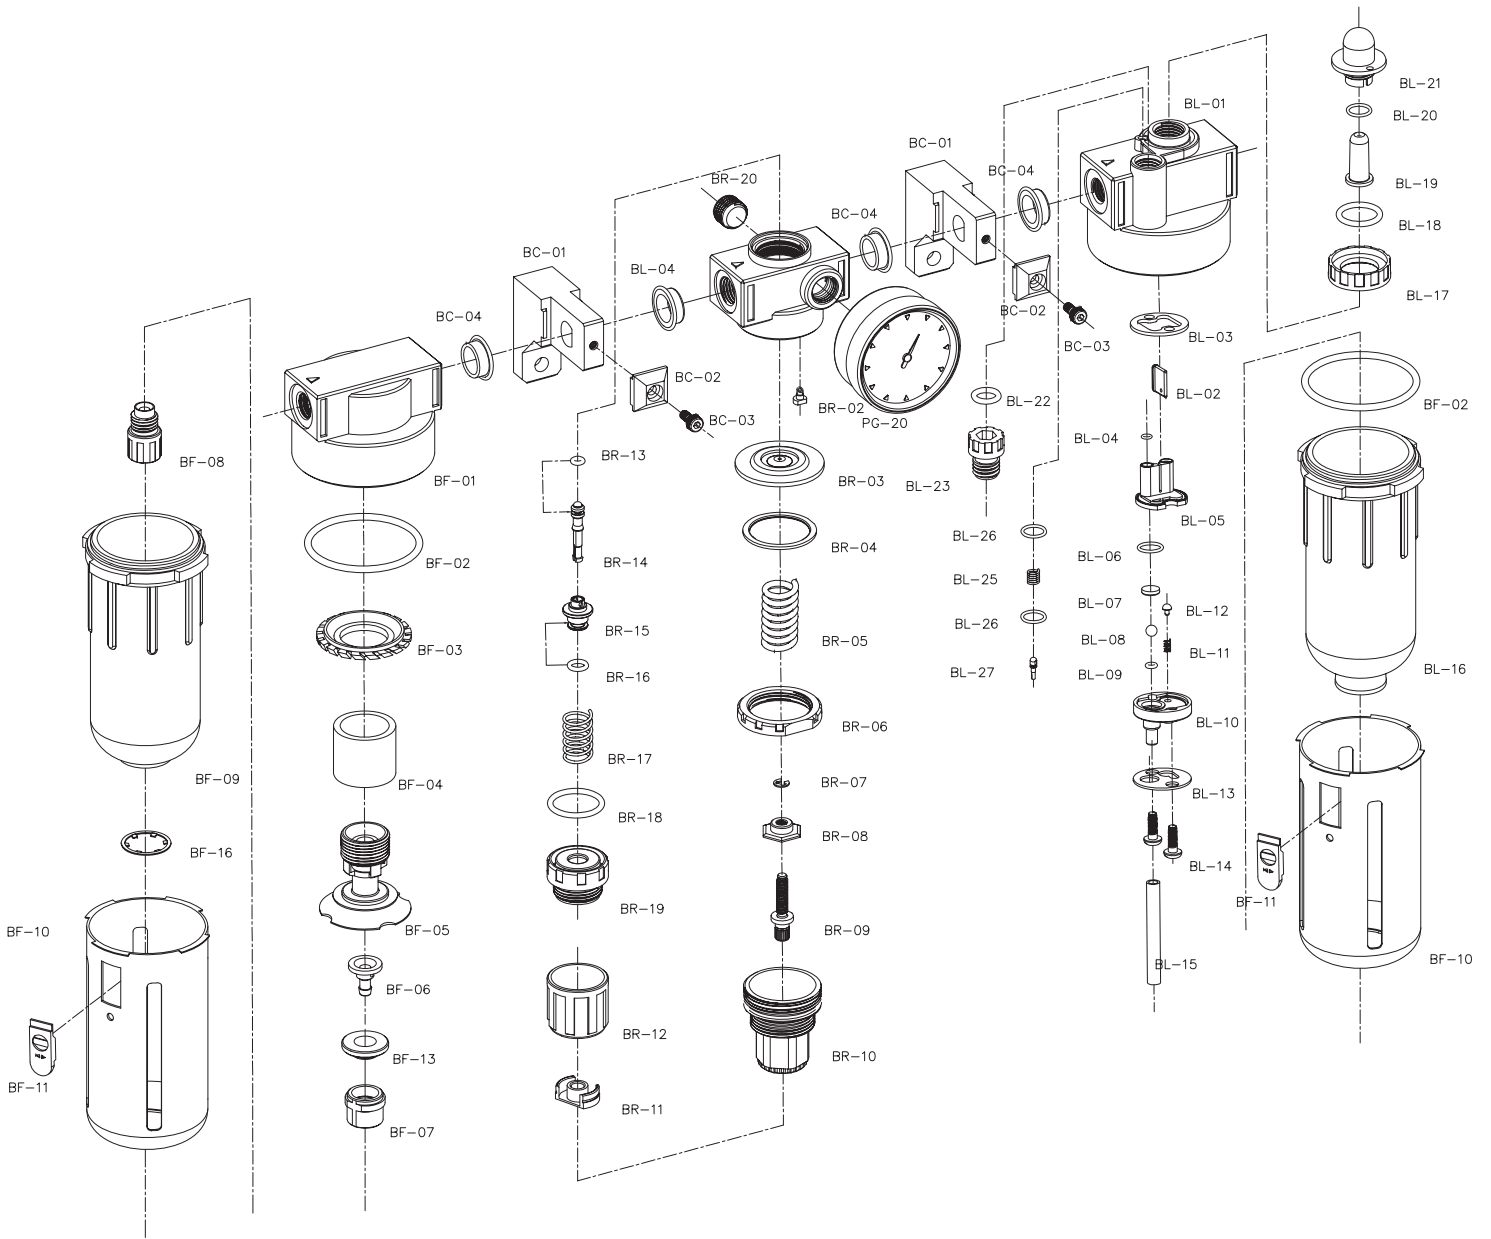

B系列-爆炸圖

三點式組合

Index NO:	Part NO:	Description	Index NO:	Part NO:	Description	Index NO:	Part NO:	Description	Index NO:	Part NO:	Description
1	BF-01	Filter Body	18	BR-05	Spring	35	BL-01	Lubricator Body	52	BL-18	O-Ring
2	BF-02	O-Ring	19	BR-06	Anchor Ring	36	BL-02	Distance Piece	53	BL-19	Drip pipe
3	BF-03	Spiral Baffle	20	BR-07	E-Ring	37	BL-03	Packing	54	BL-20	O-Ring
4	BF-04	Filter Element	21	BR-08	Regulating Nut	38	BL-04	O-Ring	55	BL-21	Visi-Dome
5	BF-05	Umbrella Baffle	22	BR-09	Governor Spindle	39	BL-05	Distance Block	56	BL-22	O-Ring
6	BF-06	Drain Cap	23	BR-10	Governor Socket	40	BL-06	O-Ring	57	BL-23	Filling plug
7	BF-07	Drain Nut	24	BR-11	Push Button	41	BL-07	Filter Leaf	58		
8	BF-08	Drain Screw	25	BR-12	Pressure Governor	42	BL-08	Ball Steel	59	BL-25	Spring
9	BF-09	Plastic Bowl	26	BR-13	O-Ring	43	BL-09	O-Ring	60	BL-26	O-Ring
10	BF-10	Bowl Guard	27	BR-14	Spool	44	BL-10	Governor	61	BL-27	Enjetor Pin
11	BF-11	Push Button Key	28	BR-15	Spring Pressure Plug	45	BL-11	Spring	62	BC-01	Mounting Bracket
12	BF-13	Rubber	29	BR-16	O-Ring	46	BL-12	Slack Adjustor	63	BC-02	Anchor Block
13	BF-16	Locking Ring	30	BR-17	Spring	47	BL-13	Setting up piece	64	BC-03	Screw
14	BR-01	Regulator Body	31	BR-18	O-Ring	48	BL-14	Screw	65	BC-04	Packing
15	BR-02	Exhaust Nozzle	32	BR-19	Valve Cap	49	BL-15	Tube	66		
16	BR-03	Pressure Packing	33	BR-20	Screw	50	BL-06	Plastic Bowl	67		
17	BR-04	Plastic Ring	34	PG-20	Pressure Gauge	51	BL-17	Adjusting Ring	68		