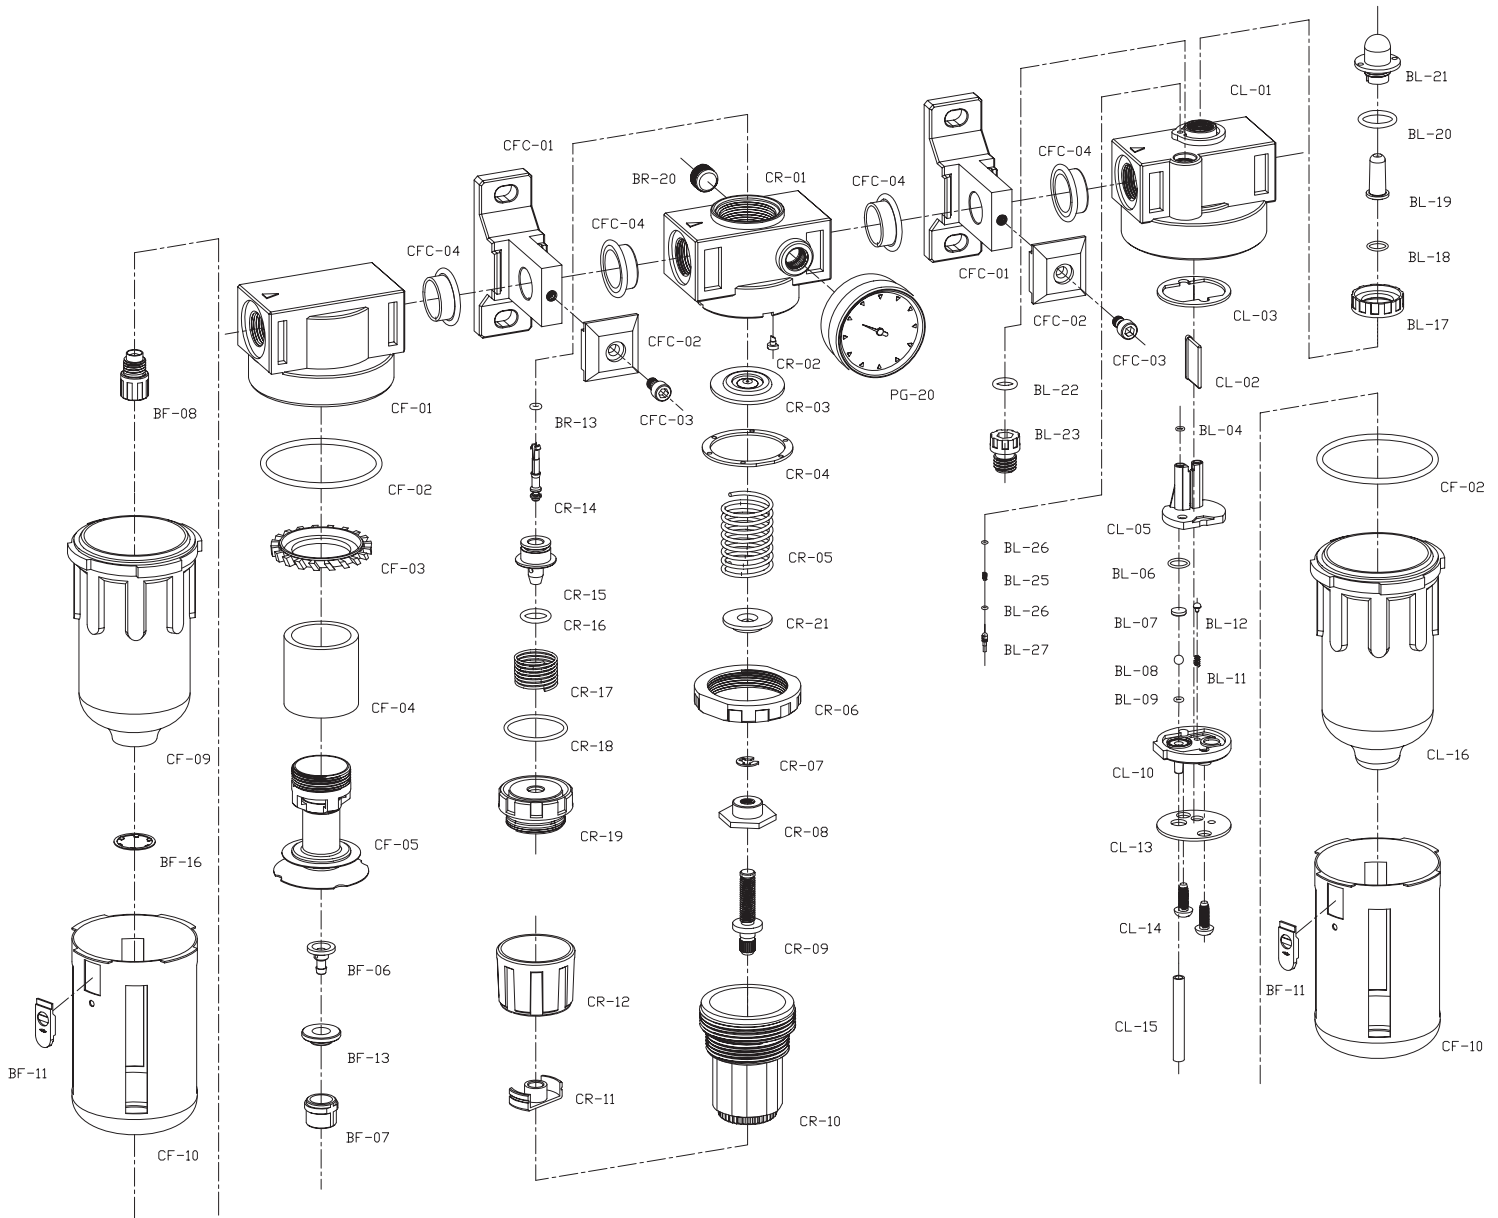

# C系列-爆炸圖

三點式組合

Index NO:	Part NO:	Description	Index NO:	Part NO:	Description	Index NO:	Part NO:	Description	Index NO:	Part NO:	Description
1	CF-01	Filter Body	18	CR-05	Spring	35	CR-21	Spring Socket	52	BL-17	Adjusting Ring
2	CF-02	O-Ring	19	CR-06	Anchor Ring	36	CL-01	Lubricator Body	53	BL-18	O-Ring
3	CF-03	Spiral Baffle	20	CR-07	E-Ring	37	CL-02	Distance Piece	54	BL-19	Drip pipe
4	CF-04	Filter Element	21	CR-08	Regulating Nut	38	CL-03	Packing	55	BL-20	O-Ring
5	CF-05	Umbrella Baffle	22	CR-09	Governor Spinlle	39	BL-04	O-Ring	56	BL-21	Visi-Dome
6	BF-06	Drain Cap	23	CR-10	Governor Socket	40	CL-05	Distance Block	57	BL-22	O-Ring
7	BF-07	Drain Nut	24	CR-11	Push Button	41	BL-06	O-Ring	58	BL-23	Filling plug
8	BF-08	Drain Screw	25	CR-12	Pressure Governor	42	BL-07	Filter Leaf	59	BL-25	Spring
9	CF-09	Plastic Bowl	26	BR-13	O-Ring	43	BL-08	Ball Steel	60	BL-26	O-Ring
10	CF-10	Bowl Guard	27	CR-14	Spool	44	BL-09	O-Ring	61	BL-27	EnJector Pin
11	BF-11	Push Button Key	28	CR-15	Spring Pressure Plug	45	CL-10	Governor	62	CF-10	Bowl Guard
12	BF-13	Rubber	29	CR-16	O-Ring	46	BL-11	Spring	63	CF-11	Push Button
13	BF-16	Locking Ring	30	CR-17	Spring	47	BL-12	Slack Adjustor	64	CFC-01	Mounting Bracket
14	CR-01	Regulator Body	31	CR-18	O-Ring	48	CL-13	Setting up piece	65	CFC-02	Anchor Block
15	CR-02	Exhaust Nozzle	32	CR-19	Valve Cap	49	CL-14	Screw	66	CFC-03	Screw
16	CR-03	Pressure Packing	33	BR-20	Screw	50	CL-15	Tube	67	CFC-04	Packing
17	CR-04	Plastic Ring	34	PG-20	Pressure Gauge	51	CL-16	Plastic Bowl	68		