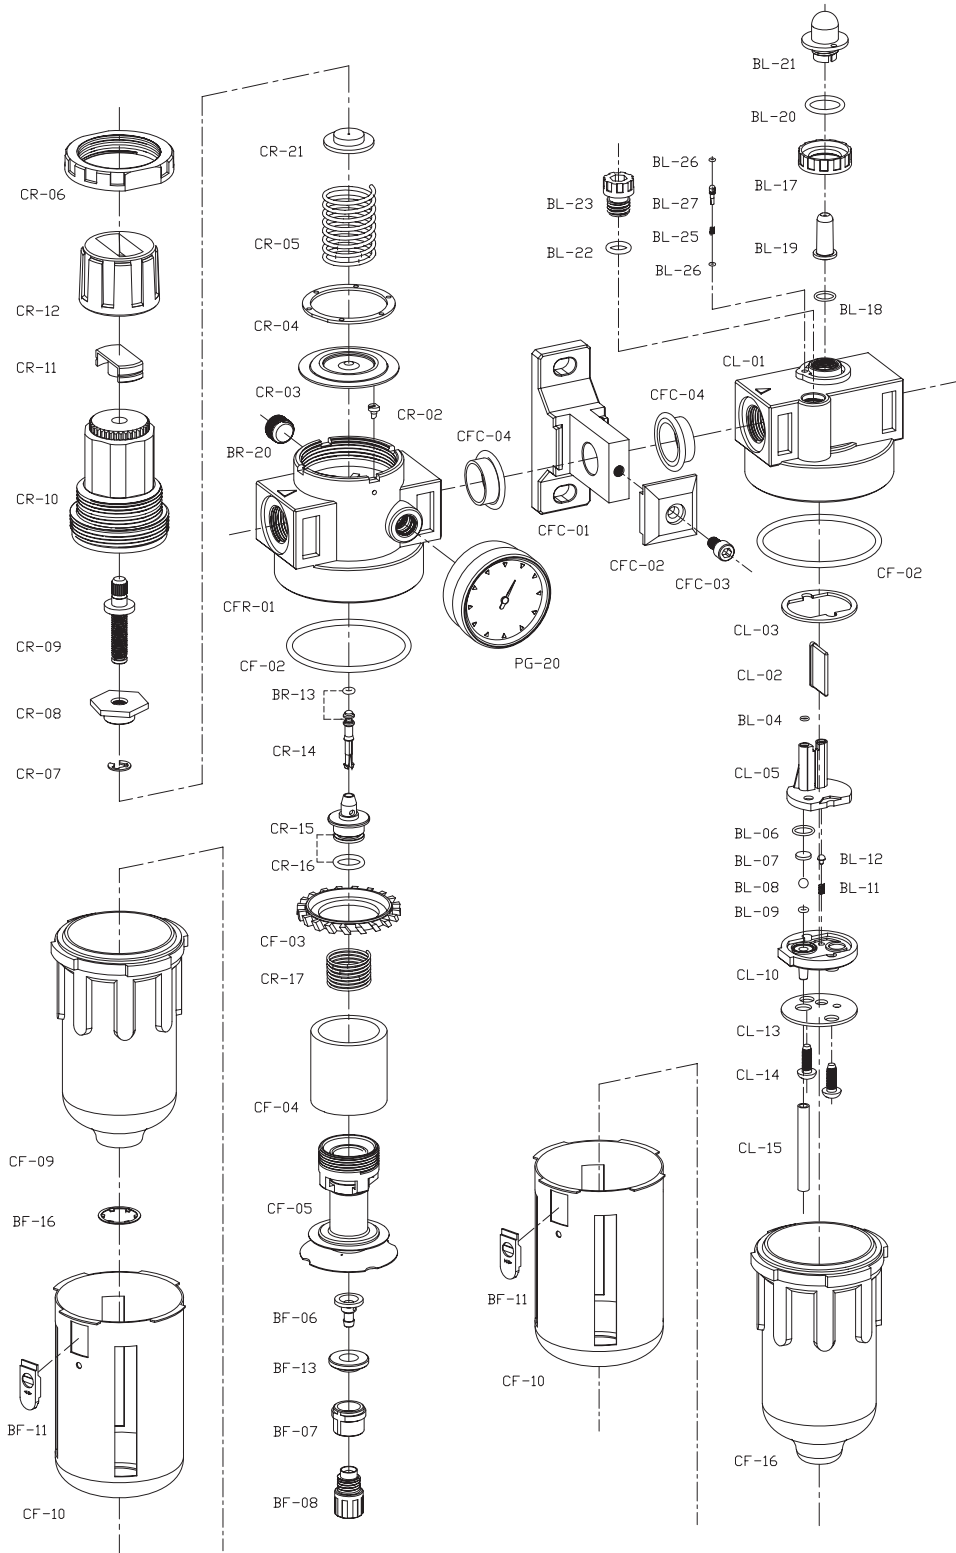

C系列-爆炸圖

二點式組合

Index NO:	Part NO:	Description
1	CFR-01	Filter Regulator Body
2	CF-02	O-Ring
3	CF-03	Spiral Baffle
4	CF-04	Filter Element
5	CF-05	Umbrella Baffle
6	BF-06	Drain Cap
7	BF-07	Drain Nut
8	BF-08	Drain Screw
9	CF-09	Plastic Bowl
10	CF-10	Bowl Guard
11	BF-11	Push Button Key
12	BF-13	Rubber
13	BF-16	Locking Ring
14	CR-02	Exhaust Nozzle
15	CR-03	Pressure Packing
16	CR-04	Plastic Ring
17	CR-05	Spring
18	CR-06	Anchor Ring
19	CR-07	E-Ring
20	CR-08	Regulating Nut
21	CR-09	Governor Spindle
22	CR-10	Governor Socket
23	CR-11	Push Button
24	CR-12	Pressure Governor
25	BR-13	O-Ring
26	CR-14	Spool
27	CR-15	Pressure Plug
28	CR-16	O-Ring
29	CR-17	Spring
30	BR-20	Screw/PT1/4
31	PG-20	Pressure Gauge
32	CR-21	Spring Socket
33	CL-01	Lubricator Body
34	CL-02	Distance Place
35	CL-03	Packing
36	BL-04	O-Ring
37	CL-05	Distance Block
38	CL-06	O-Ring
39	BL-07	Filter Leaf
40	BL-08	Ball Steel
41	BL-09	O-Ring
42	CL-10	Governor
43	BL-11	Spring
44	BL-12	Stack Adjustor
45	CL-13	Setting up plate
46	CL-14	Screw
47	CL-15	Tul e
48	CL-16	Plastic Bowl
49	BL-17	Adjusting Ring
50	BL-18	O-Ring
51	BL-19	Drip pipe
52	BL-20	O-Ring
53	BL-21	Visi-Dome
54	BL-22	O-Ring
55	BL-23	Filling plug
56	BL-25	Sping
57	BL-26	O-Ring
58	BL-27	EnJeter Pin
59	CFC-01	Mounting Bracket
60	CFC-02	Anchor Block
61	CFC-03	Screw
61	CFC-04	Packing