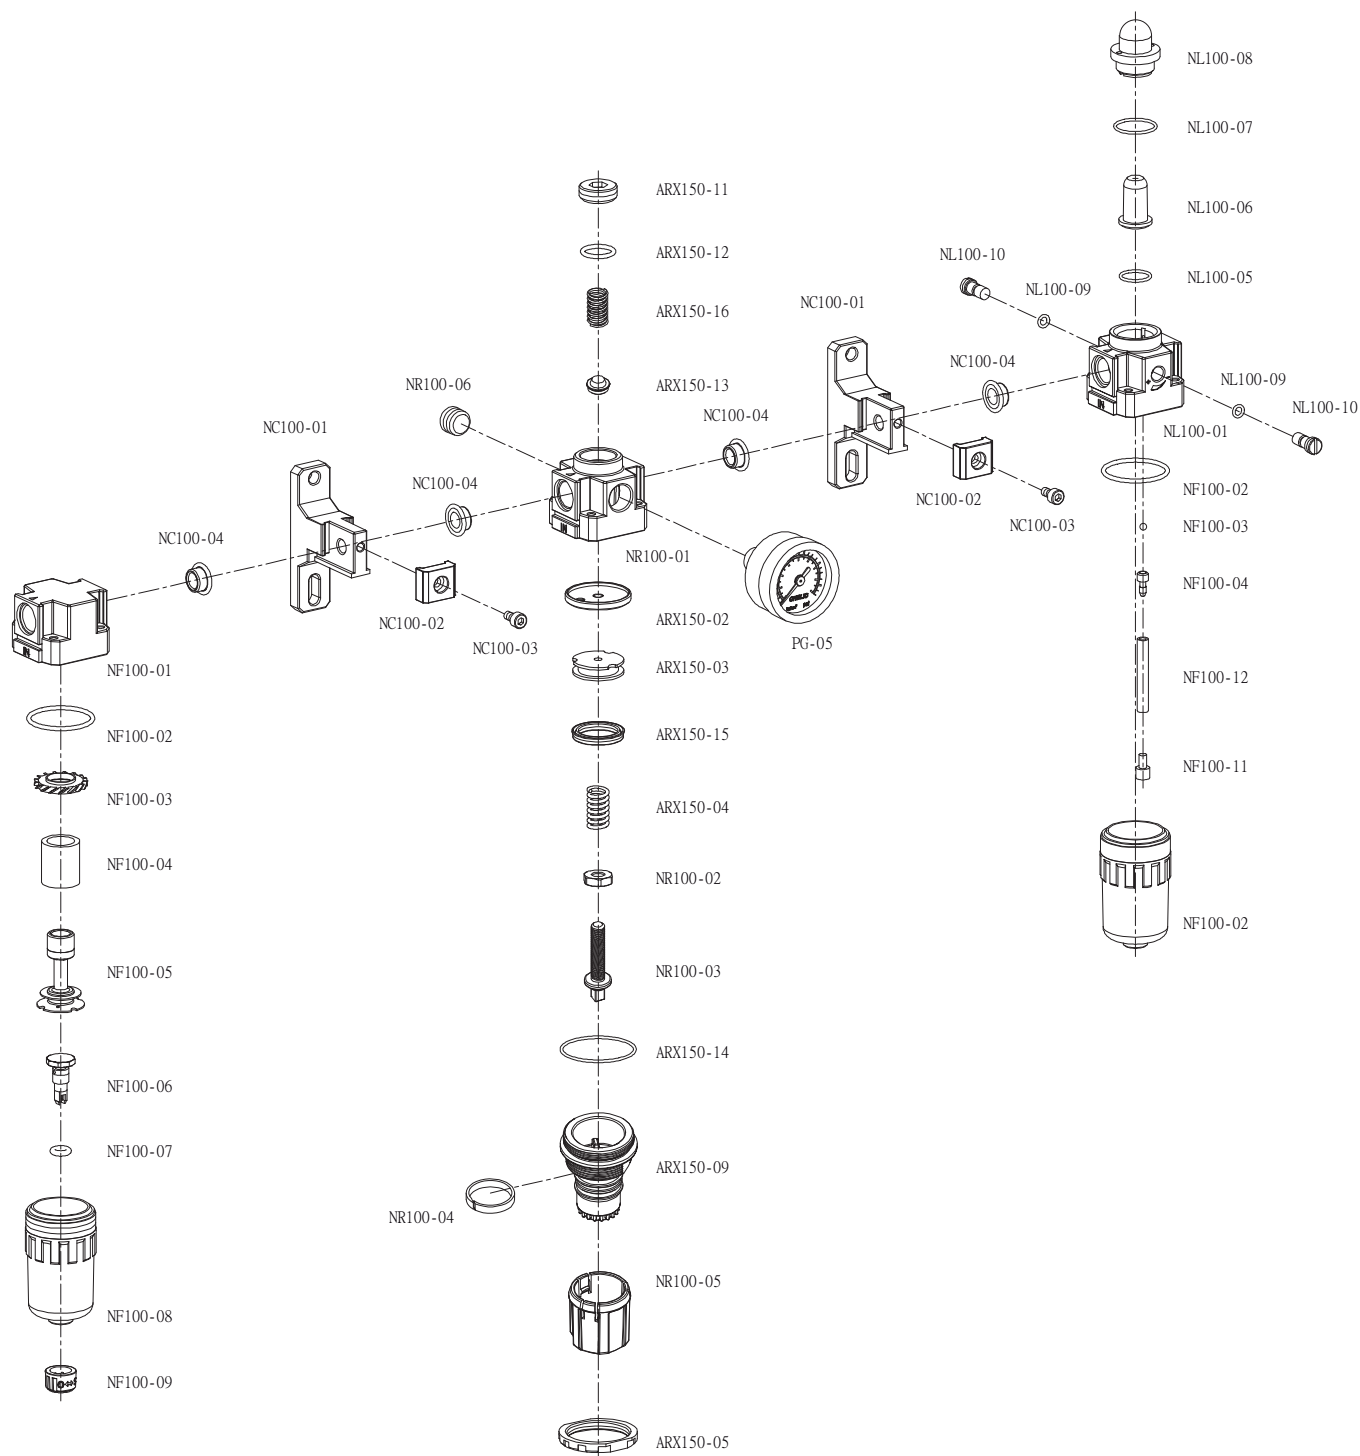

N100系列-爆炸圖

三點式組合

Index No:	Part No:	Description	Price	Index No:	Part No:	Description	Price	Index No:	Part No:	Description	Price
1	NF100-01	Filter Body		16	ARX150-03	Piston		31	NL100-04	Nipple	
2	NF100-02	O-Ring		17	ARX150-04	Spring		32	NL100-05	O-Ring	
3	NF100-03	Spiral Baffle		18	ARX150-05	Anchor Ring		33	NL100-06	Drip Pipe	
4	NF100-04	Filter Element		19	ARX150-09	Governor Socket		34	NL100-07	O-Ring	
5	NF100-05	Umbrella Baffle		20	ARX150-11	Valve Cap		35	NL100-08	Visi-Dome	
6	NF100-06	Drain Cap		21	ARX150-12	O-Ring		36	NL100-09	O-Ring	
7	NF100-07	O-Ring		22	ARX150-13	Spool		37	NL100-10	Screw	
8	NF100-08	Plastic Bowl		23	ARX150-14	O-Ring		38	NL100-11	Plug	
9	NF100-09	Fitting		24	ARX150-15	Piston Packing		39	NL100-12	Tube	
10	NR100-01	Regulator Body		25	ARX150-16	Spring		40	NC100-01	Mounting Bracket	
11	NR100-02	Regulating Nut		26	NR100-06	Screw		41	NC100-02	Anchor Block	
12	NR100-03	Governor Spindle		27	PG-05	Pressure Gauge		42	NC100-03	Screw	
13	NR100-04	Identification Color Ring		28	NL100-01	Lubricator Body		43	NC100-04	Packing	
14	NR100-05	Pressure Governor		29	NL100-02	Plastic Bowl					
15	ARX150-02	Bumper		30	NL100-03	Steel Ball					