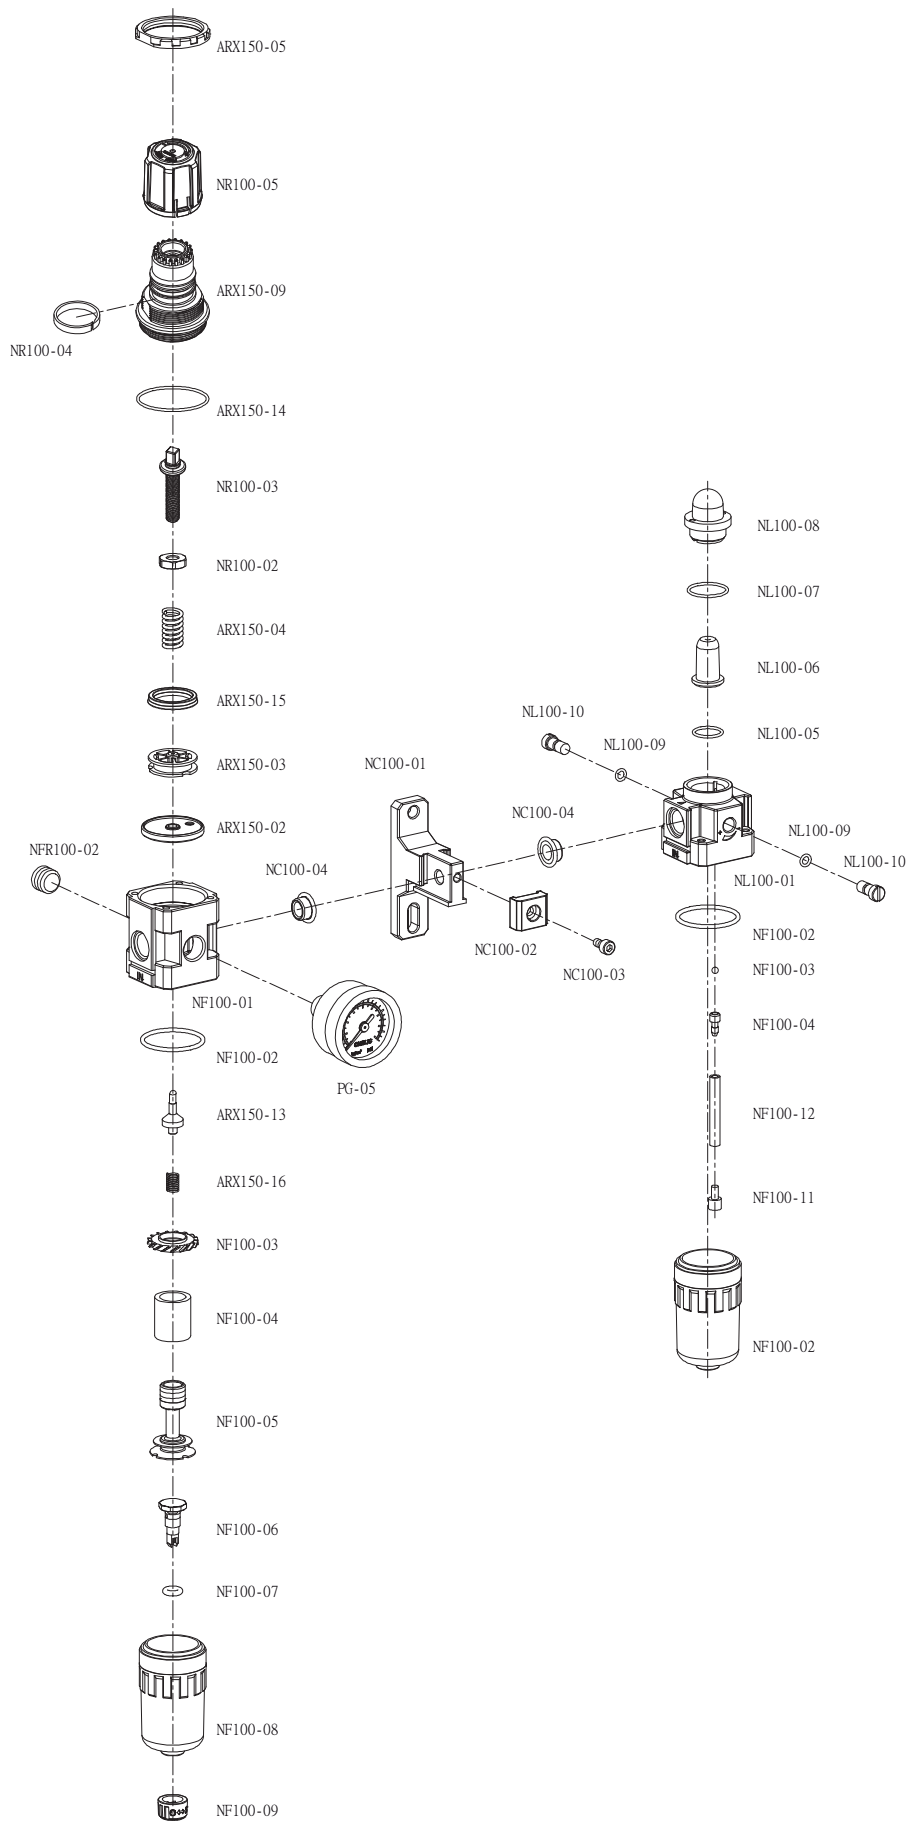

N100系列-爆炸圖

二點式組合

Index No:	Part No:	Description	Price
1	NFR100-01	Filter Regulator Body	
2	NF100-02	O-Ring	
3	NF100-03	Spiral Baffle	
4	NF100-04	Filter Element	
5	NF100-05	Umbrella Baffle	
6	NF100-06	Drain Cap	
7	NF100-07	O-Ring	
8	NF100-08	Plastic Bowl	
9	NF100-09	Fitting	
10	NR100-02	Regulating Nut	
11	NR100-03	Governor Spindle	
12	NR100-04	Identification Color Ring	
13	NR100-05	Pressure Governor	
14	ARX150-02	Bumper	
15	ARX150-03	Piston	
16	ARX150-04	Spring	
17	ARX150-05	Anchor Ring	
18	ARX150-09	Governor Socket	
19	ARX150-13	Spool	
20	ARX150-14	O-Ring	
21	ARX150-15	Piston Packing	
22	ARX150-16	Spring	
23	NFR100-02	Screw	
24	PG-05	Pressure Gauge	
25	NL100-01	Lubricator Body	
26	NL100-02	Plastic Bowl	
27	NL100-03	Steel Ball	
28	NL100-04	Nipple	
29	NL100-05	O-Ring	
30	NL100-06	Drip Pipe	
31	NL100-07	O-Ring	
32	NL100-08	Visi-Dome	
33	NL100-09	O-Ring	
34	NL100-10	Screw	
35	NL100-11	Plug	
36	NL100-12	Tube	
37	NC100-01	Mounting Bracket	
38	NC100-02	Anchor Block	
39	NC100-03	Screw	
40	NC100-04	Packing