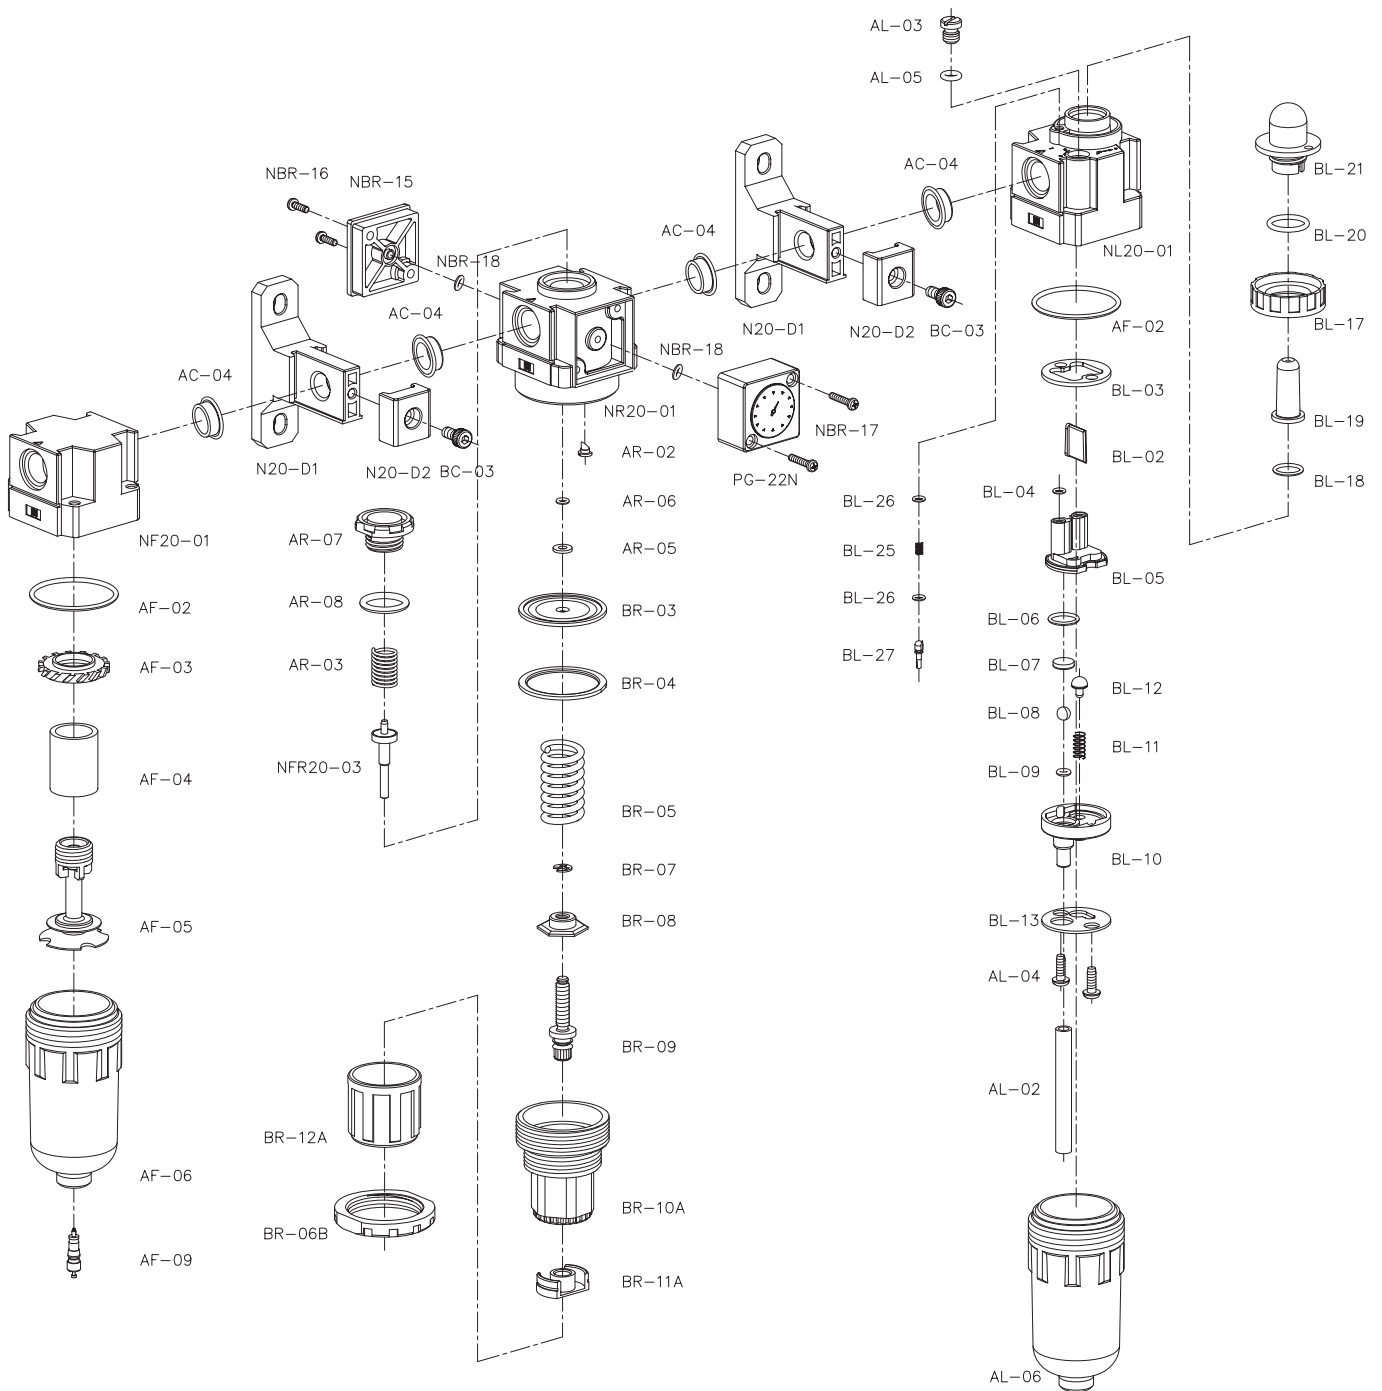

N200系列-爆炸圖

三點式組合

Index No:	Part No:	Description	Price	Index No:	Part No:	Description	Price	Index No:	Part No:	Description	Price
1	NF20-01	Filter Body		23	AR-03	Spring		45	AL-04	Screw	
2	AF-02	O-Ring		24	AR-08	O-Ring		46	AL-02	Tube	
3	AF-03	Spiral Baffle		25	AR-07	Valve Cap		47	AL-06	Plastic Bowl	
4	AF-04	Filter Element		26	NBR-15	Pressure Gauge cover		48	BL-17	Adjusting Ring	
5	AF-05	Umbrella Baffle		27	NBR-16	Screw		49	BL-18	O-Ring	
6	AF-06	Plastic Bowl		28	PG-22N	Pressure Gauge		50	BL-19	Drip pipe	
7	AF-09	Valve Cores		29	NBR-17	Screw		51	BL-20	O-Ring	
8	NR20-01	Regulator Body		30	NBR-18	O-Ring		52	BL-21	Visi-Dome	
9	AR-02	Exhaust Nozzle		31	NL20-01	Lubricator Body		53	AL-03	Filling plug	
10	AR-05	Bush		32	AF-02	O-Ring		54	AL-05	O-Ring	
11	AR-06	O-Ring		33	BL-02	Distance Piece		55	BL-25	Spring	
12	BR-03	Pressure Packing		34	BL-03	Packing		56	BL-26	O-Ring	
13	BR-04	Plastic Ring		35	BL-04	O-Ring		57	BL-27	Enjeter Pin	
14	BR-05	Spring		36	BL-05	Distance Block		58	N20-D1	Mounting Bracket	
15	BR-07	E-Ring		37	BL-06	O-Ring		59	N20-D2	Anchor Block	
16	BR-08	Regulating Nut		38	BL-07	Filter Leaf		60	BC-03	Screw	
17	BR-09	Governor Spindle		39	BL-08	Ball Steel		61	AC-04	Packing	
18	BR-10A	Governor Socket		40	BL-09	O-Ring					
19	BR-11A	Push Button		41	BL-10	Governor					
20	BR-12A	Pressure Governor		42	BL-11	Spring					
21	BR-06B	Anchor Ring		43	BL-12	Slack Adjustor					
22	NFR20-03	Spool		44	BL-13	Setting up piece					