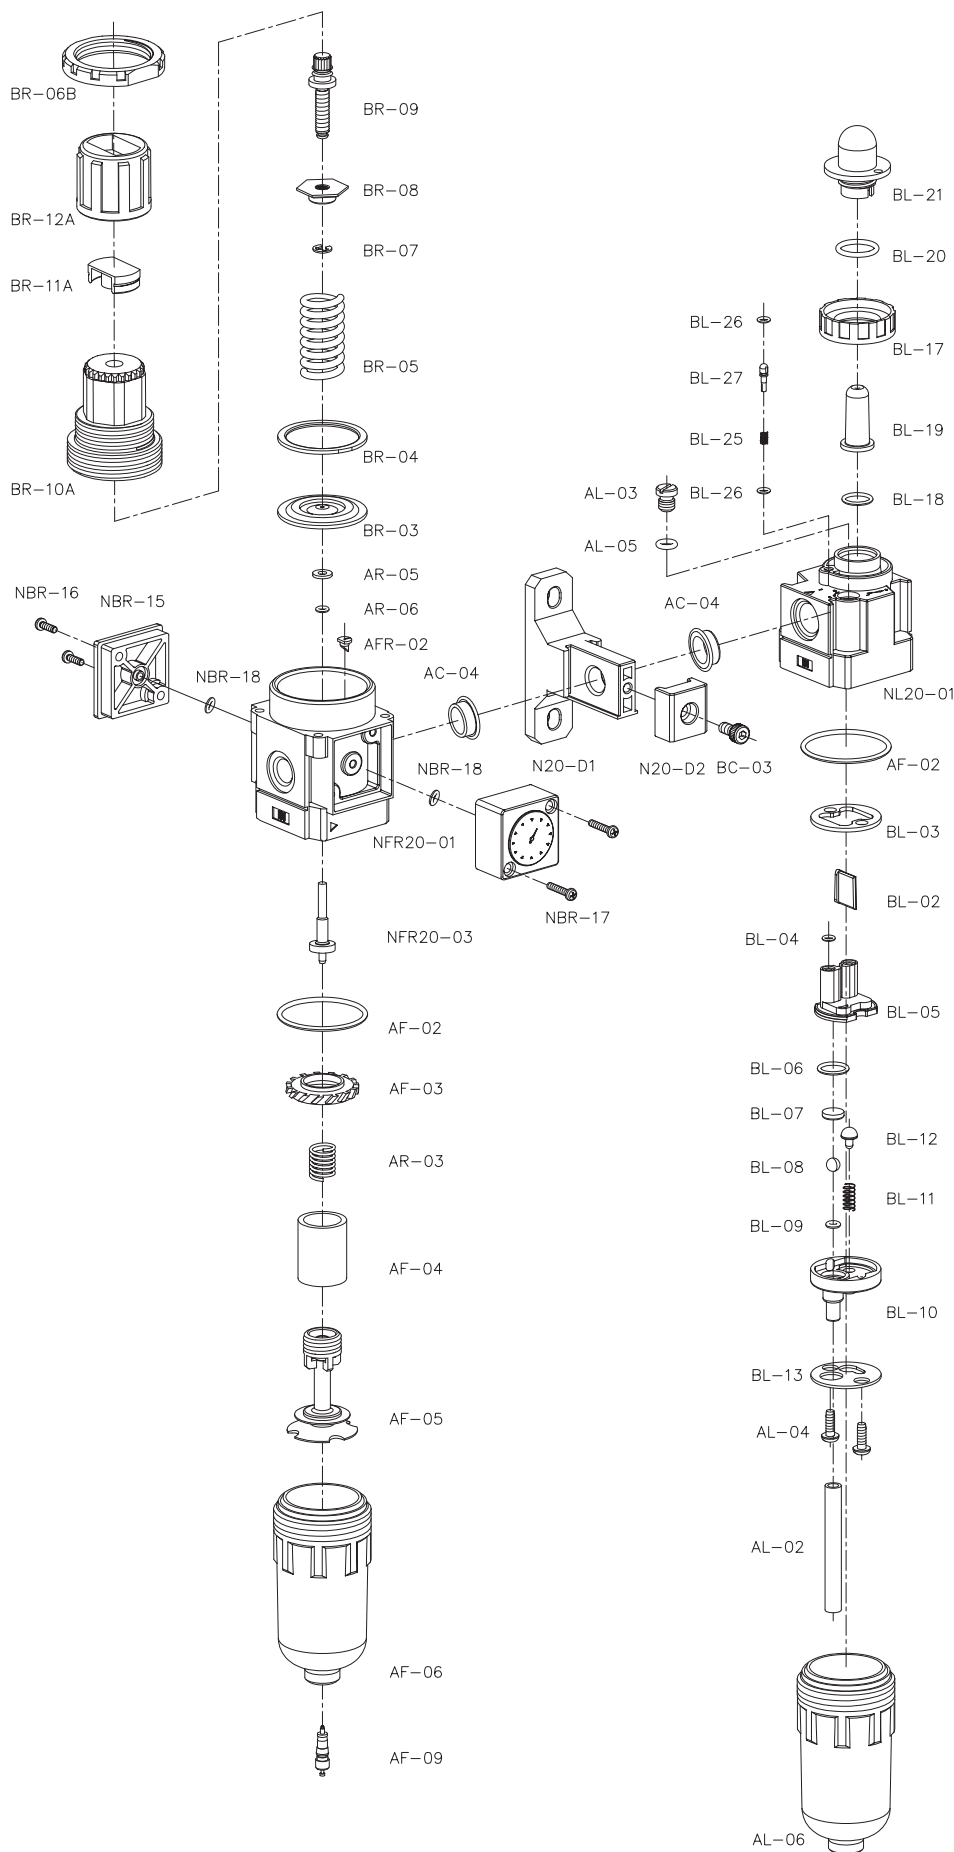

N200系列-爆炸圖

二點式組合

Index No:	Part No:	Description	Price
1	NFR20-01	Filter Regulator Body	
2	NFR20-03	Spool	
3	AF-02	O-Ring	
4	AF-03	Spiral Baffle	
5	AR-03	Spring	
6	AF-04	Filter Element	
7	AF-05	Umbrella Baffle	
8	AF-06	Plastic Bowl	
9	AF-09	Valve Cores	
10	AFR-02	Exhaust Nozzle	
11	AR-05	Bush	
12	AR-06	O-Ring	
13	BR-03	Pressure Packing	
14	BR-04	Plastic Ring	
15	BR-05	Spring	
16	BR-07	E-Ring	
17	BR-08	Regulating Nut	
18	BR-09	Governor Spindle	
19	BR-10A	Governor Socket	
20	BR-11A	Push Button	
21	BR-12A	Pressure Governor	
22	BR-06B	Anchor Ring	
23	NBR-15	Pressure Gauge cover	
24	NBR-16	Screw	
25	PG-22N	Pressure Gauge	
26	NBR-17	Screw	
27	NBR-18	O-Ring	
28	NL20-01	Lubricator Body	
29	AF-02	O-Ring	
30	BL-02	Distance Piece	
31	BL-03	Packing	
32	BL-04	□-Ring	
33	BL-05	Distance Block	
34	BL-06	□-Ring	
35	BL-07	Filter Leaf	
36	BL-08	Ball Steel	
37	BL-09	□-Ring	
38	BL-10	Governor	
39	BL-11	Spring	
40	BL-12	Slack Adjustor	
41	BL-13	Setting up piece	
42	AL-04	Screw	
43	AL-02	Tube	
44	AL-06	Plastic Bowl	
45	BL-17	Adjusting Ring	
46	BL-18	□-Ring	
47	BL-19	Drip pipe	
48	BL-20	□-Ring	
49	BL-21	Visi-Dome	
50	AL-03	Filling plug	
51	AL-05	O-Ring	
52	BL-25	Spring	
53	BL-26	O-Ring	
54	BL-27	Enjetor Pin	
55	N20-D1	Mounting Bracket	
56	N20-D2	Anchor Block	
57	BC-03	Screw	
58	AC-04	Packing