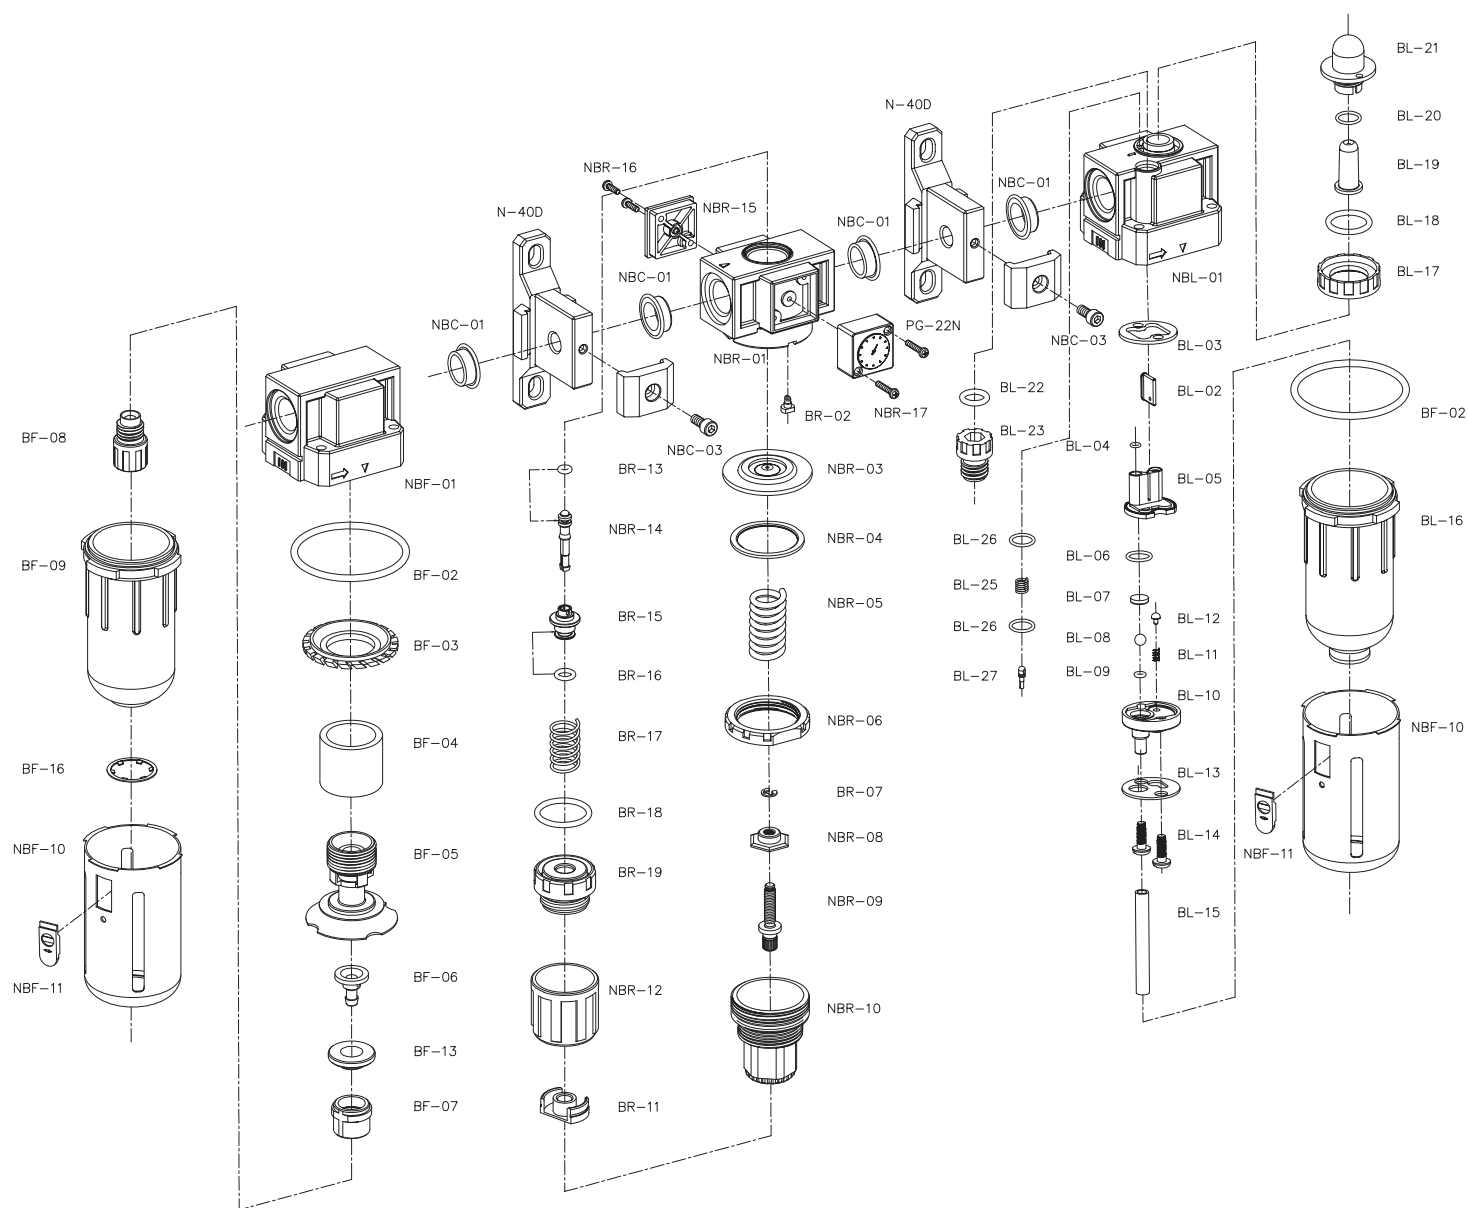

N400系列-爆炸圖

三點式組合

Index NO:	Part NO:	Description	Index NO:	Part NO:	Description	Index NO:	Part NO:	Description	Index NO:	Part NO:	Description
1	NBF-01	Filter Body	18	NBR-05	Spring	35	PG-22N	Pressure Gauge	52	BL-06	Plastic Bowl
2	BF-02	O-Ring	19	NBR-06	Anchor Ring	36	NBR-17	Screw	53	BL-17	Adjusting Ring
3	BF-03	Spiral Baffle	20	BR-07	E-Ring	37	NBL-01	Lubricator Body	54	BL-18	□-Ring
4	BF-04	Filter Element	21	NBR-08	Regulating Nut	38	NBL-02	Distance Piece	55	BL-19	Drip pipe
5	BF-05	Umbrella Baffle	22	NBR-09	Governor Spindle	39	BL-03	Packing	56	BL-20	□-Ring
6	BF-06	Drain Cap	23	NBR-10	Governor Socket	40	BL-04	□-Ring	57	BL-21	Visi-Dome
7	BF-07	Drain Nut	24	BR-11	Push Button	41	BL-05	Distance Block	58	NBL-22	□-Ring
8	BF-08	Drain Screw	25	NBR-12	Pressure Governor	42	BL-06	□-Ring	59	BL-23	Filling plug
9	BF-09	Plastic Bowl	26	BR-13	□-Ring	43	BL-07	Filter Leaf	60		
10	NBF-10	Bowl Guard	27	NBR-14	Spool	44	BL-08	Ball Steel	61	BL-25	Spring
11	NBF-11	Push Button Key	28	BR-15	Spring Pressure Plug	45	BL-09	□-Ring	62	BL-26	O-Ring
12	BF-13	Rubber	29	BR-16	O-Ring	46	BL-10	Governor	63	BL-27	Enjeter Pin
13	BF-16	Locking Ring	30	BR-17	Spring	47	BL-11	Spring	64	N-40D	Mounting Bracket
14	NBR-01	Regulator Body	31	BR-18	O-Ring	48	BL-12	Slack Adjustor	65	NBC-01	Anchor Block
15	BR-02	Exhaust Nozzle	32	BR-19	Valve Cap	49	BL-13	Setting up piece	66	NBC-03	Screw
16	NBR-03	Pressure Packing	33	NBR-15	Pressure Gauge cover	50	BL-14	Screw	67		
17	NBR-04	Plastic Ring	34	NBR-16	Screw	51	BL-15	Tube	68		