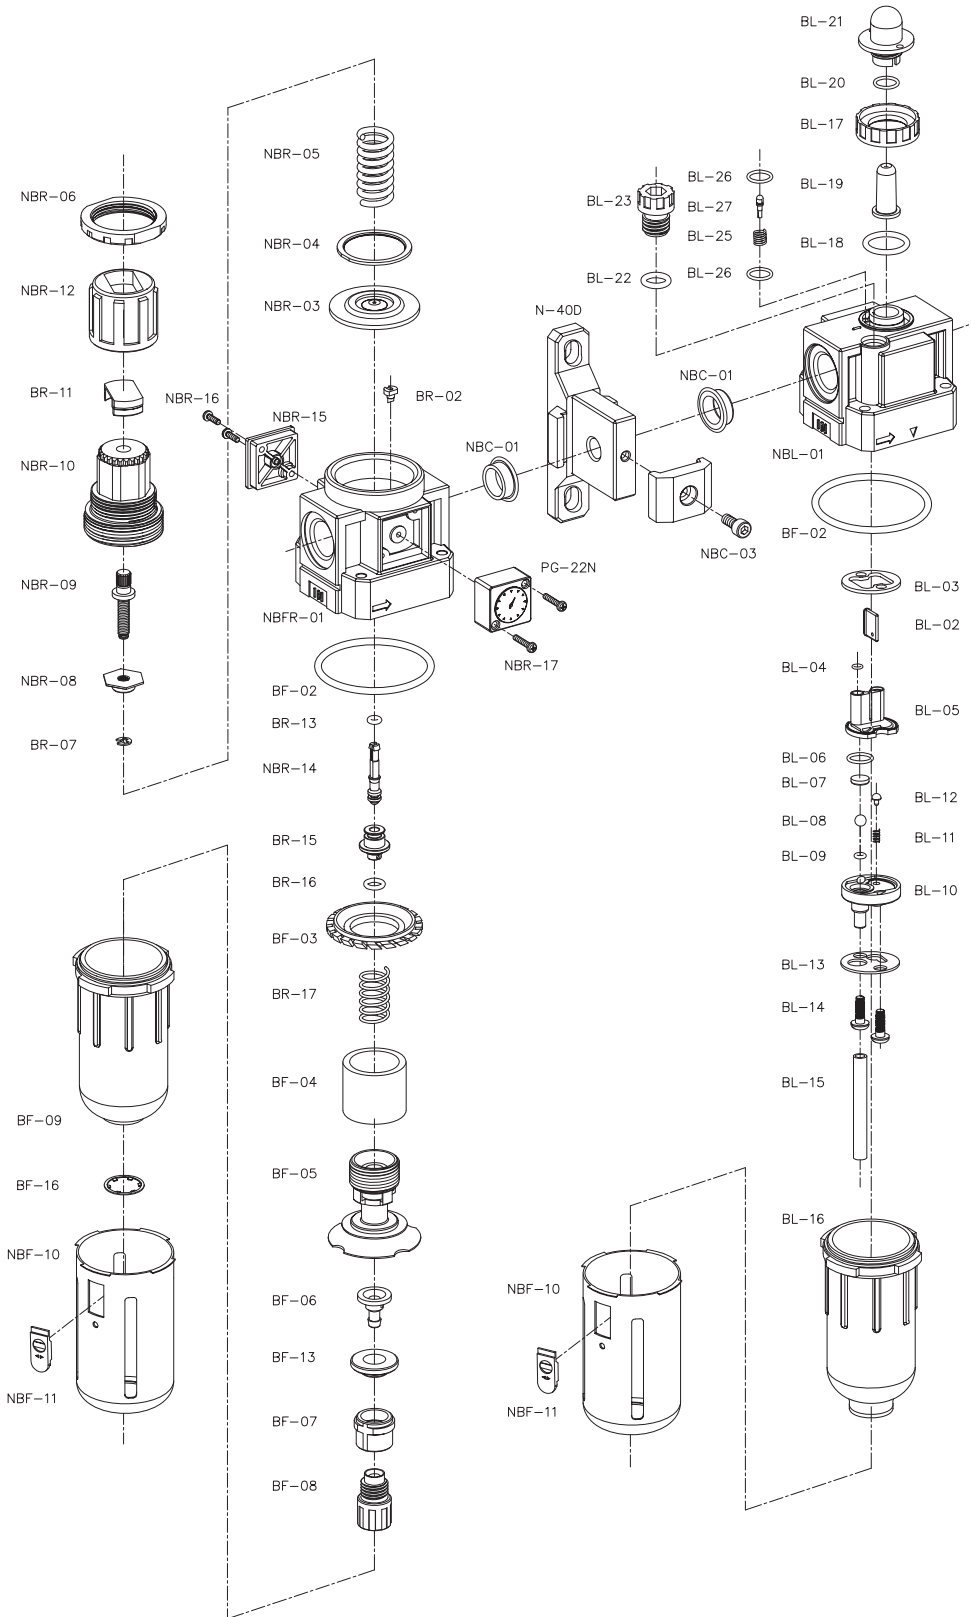

N400系列-爆炸圖

二點式組合

Index NO:	Part NO:	Description
1	NBFR-01	Filter Regulator Body
2	BF-02	O-Ring
3	BF-03	Spiral Baffle
4	BF-04	Filter Element
5	BF-05	Umbrella Baffle
6	BF-06	Drain Cap
7	BF-07	Drain Nut
8	BF-08	Drain Screw
9	BF-09	Plastic Bowl
10	NBF-10	Bowl Guard
11	NBF-11	Push Button Key
12	BF-13	Rubber
13	BF-16	Locking Ring
14	BR-02	Exhaust Nozzle
15	NBR-03	Pressure Packing
16	NBR-04	Plastic Ring
17	NBR-05	Spring
18	NBR-06	Anchor Ring
19	BR-07	E-Ring
20	NBR-08	Regulating Nut
21	NBR-09	Governor Spindle
22	NBR-10	Governor Socket
23	BR-11	Push Button
24	NBR-12	Pressure Governor
25	BR-13	O-Ring
26	NBR-14	Spool
27	BR-15	Spring Pressure Plug
28	BR-16	O-Ring
29	BR-17	Spring
30	NBR-15	Pressure Gauge cover
31	NBR-16	Screw
32	PG-22N	Pressure Gauge
33	NBR-17	Screw
34	NBL-01	Lubricator Body
35	BL-02	Distance Piece
36	BL-03	Packing
37	BL-04	O-Ring
38	BL-05	Distance Block
39	BL-06	O-Ring
40	BL-07	Filter Leaf
41	BL-08	Ball Steel
42	BL-09	O-Ring
43	BL-10	Governor
44	BL-11	Spring
45	BL-12	Stack Adjustor
46	BL-13	Setting up piece
47	BL-14	Screw
48	BL-15	Tube
49	BL-16	Plastic Bowl
50	BL-17	Adjusting Ring
51	BL-18	O-Ring
52	BL-19	Drip pipe
53	BL-20	O-Ring
54	BL-21	Visi-Dome
55	BL-22	O-Ring
56	BL-23	Filling plug
57	BL-25	Spring
58	BL-26	O-Ring
59	BL-27	Enjetor Pin
60	N-40D	Mounting Bracket
61	N-40D	Anchor Block
62	NBC-01	Packing
63	NBC-03	Screw