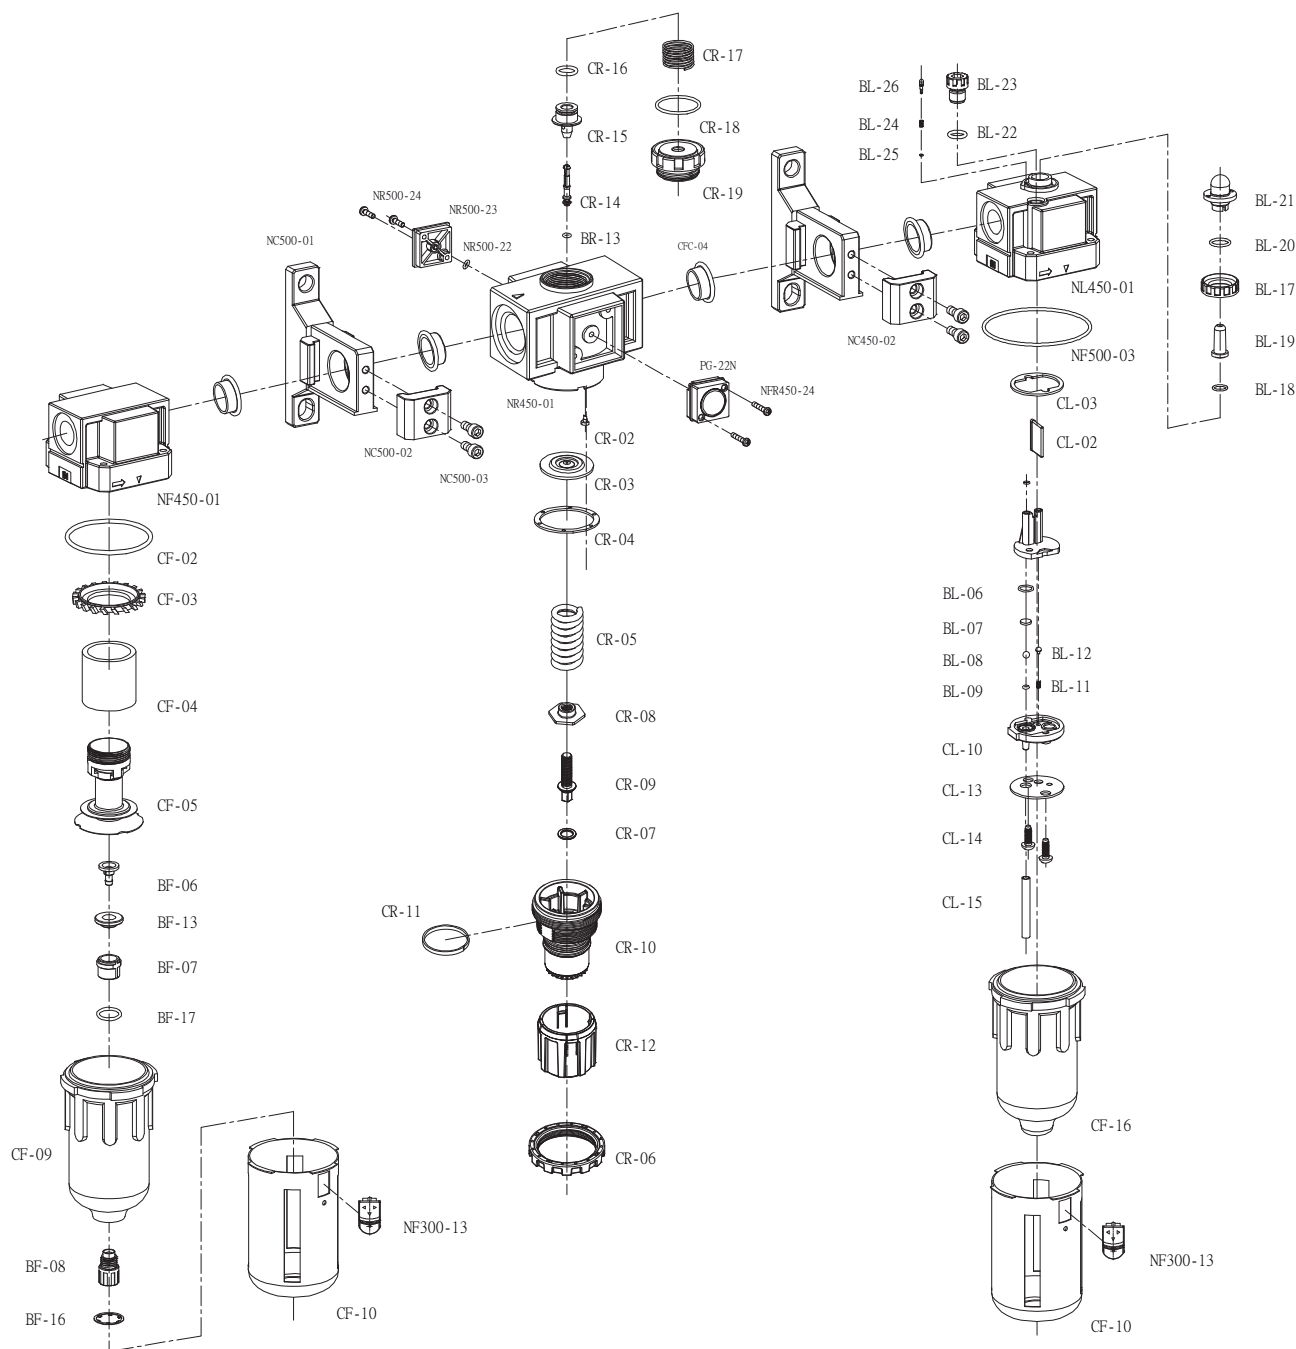

N450系列-爆炸圖

三點式組合

Index NO:	Part NO:	Description	Index NO:	Part NO:	Description	Index NO:	Part NO:	Description	Index NO:	Part NO:	Description
1	NF450-01	Filter Body	18	CR-05	Spring	35	PG-22N	Pressure Gauge	52	CF-16	Plastic Bowl
2	CF-02	O-Ring	19	CR-06	Anchor Ring	36	NFR450-24	Screw	53	BL-17	Adjusting Ring
3	CF-03	Spiral Baffle	20	CR-07	Wear Ring	37	NL450-01	Lubricator Body	54	BL-18	O-Ring
4	CF-04	Filter Element	21	CR-08	Regulating Nut	38	CL-02	Distance Piece	55	BL-19	Drip pipe
5	CF-05	Umbrella Baffle	22	CR-09	Governor Spindle	39	CL-03	Packing	56	BL-20	O-Ring
6	BF-06	Drain Cap	23	CR-10	Governor Socket	40	BL-04	O-Ring	57	BL-21	Visi-Dome
7	BF-07	Drain Nut	24	CR-11	Identification Color Ring	41	CL-05	Distance Block	58	BL-22	O-Ring
8	BF-08	Drain Screw	25	CR-12	Pressure Governor	42	BL-06	O-Ring	59	BL-23	Filling plug
9	CF-09	Plastic Bowl	26	BR-13	O-Ring	43	BL-07	Filter Leaf	60	BL-24	Spring
10	CF-10	Bowl Guard	27	CR-14	Spool	44	BL-08	Ball Steel	61	BL-25	O-Ring
11	NF300-13	Push Button Key	28	CR-15	Spring Pressure Plug	45	BL-09	O-Ring	62	BL-26	Enjetor Pin
12	BF-13	Rubber	29	CR-16	O-Ring	46	CL-10	Governor	63	N-40D	Mounting Bracket
13	BF-16	Locking Ring	30	CR-17	Spring	47	BL-11	Spring	64		Anchor Block
14	NR450-01	Regulator Body	31	CR-18	O-Ring	48	BL-12	Slack Adjustor	65	NBC-01	Packing
15	CR-02	Exhaust Nozzle	32	CR-19	Valve Cap	49	CL-13	Setting up piece	66	NBC-03	Screw
16	CR-03	Pressure Packing	33	NR500-23	Pressure Gauge cover	50	CL-14	Screw	67	BF-17	O-Ring
17	CR-04	Plastic Ring	34	NR500-24	Screw	51	CL-15	Tube			