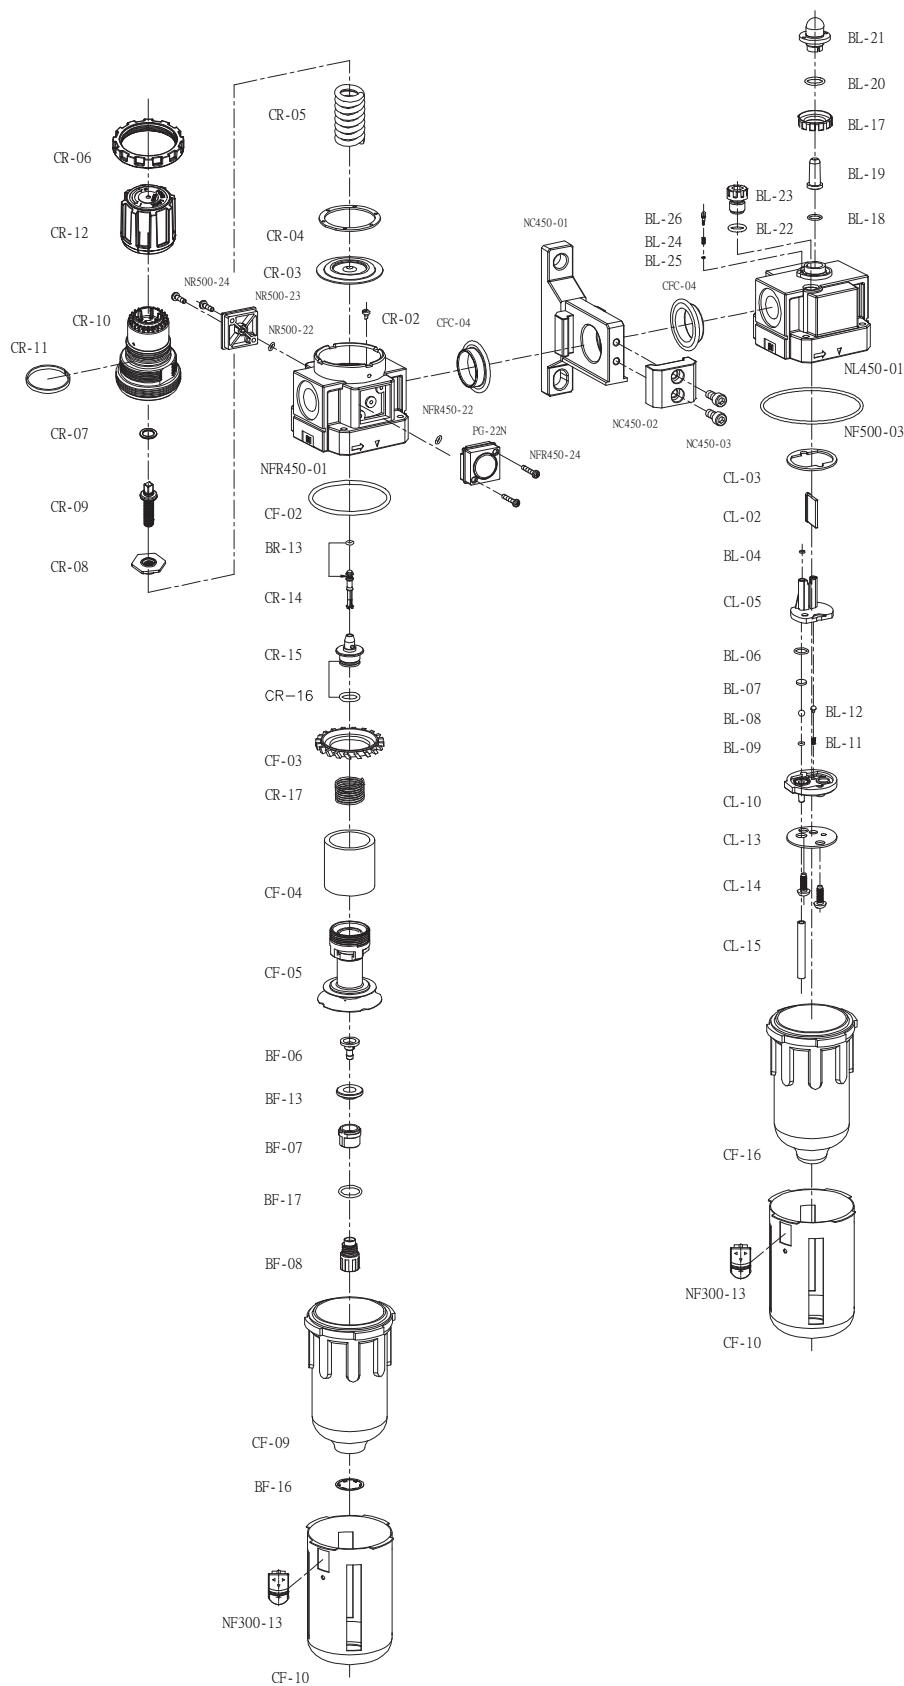

N450系列-爆炸圖

二點式組合

Index NO:	Part NO:	Description
1	NFR450-01	Filter Regulator Body
2	CF-02	O-Ring
3	CF-03	Spiral Baffle
4	CF-04	Filter Element
5	CF-05	Umbrella Baffle
6	BF-06	Drain Cap
7	BF-07	Drain Nut
8	BF-08	Drain Screw
9	CF-09	Plastic Bowl
10	CF-10	Bowl Guard
11	NF300-13	Push Button Key
12	BF-13	Rubber
13	BF-16	Locking Ring
14	CR-02	Exhaust Nozzle
15	CR-03	Pressure Packing
16	CR-04	Plastic Ring
17	CR-05	Spring
18	CR-06	Anchor Ring
19	CR-07	Wear Ring
20	CR-08	Regulating Nut
21	CR-09	Governor Spindle
22	CR-10	Governor Socket
23	CR-11	Identification Color Ring
24	CR-12	Pressure Governor
25	BR-13	O-Ring
26	CR-14	Spool
27	CR-15	Spring Pressure Plug
28	CR-16	O-Ring
29	CR-17	Spring
30	NR500-23	Pressure Gauge cover
31	NR500-24	Screw
32	PG-22N	Pressure Gauge
33	NFR450-24	Screw
34	NL450-01	Lubricator Body
35	CL-02	Distance Piece
36	CL-03	Packing
37	BL-04	O-Ring
38	CL-05	Distance Block
39	BL-06	O-Ring
40	BL-07	Filter Leaf
41	BL-08	Ball Steel
42	BL-09	O-Ring
43	CL-10	Governor
44	BL-11	Spring
45	BL-12	Stack Adjustor
46	CL-13	Setting up piece
47	CL-14	Screw
48	CL-15	Tube
49	CF-16	Plastic Bowl
50	BL-17	Adjusting Ring
51	BL-18	O-Ring
52	BL-19	Drip pipe
53	BL-20	O-Ring
54	BL-21	Visi-Dome
55	BL-22	O-Ring
56	BL-23	Filling plug
57	BL-24	Spring
58	BL-25	O-Ring
59	BL-26	Enjetor Pin
60	N-40D	Mounting Bracket
61	NBC-01	Anchor Block
62	NBC-01	Packing
63	NBC-03	Screw
64	BF-17	O-Ring